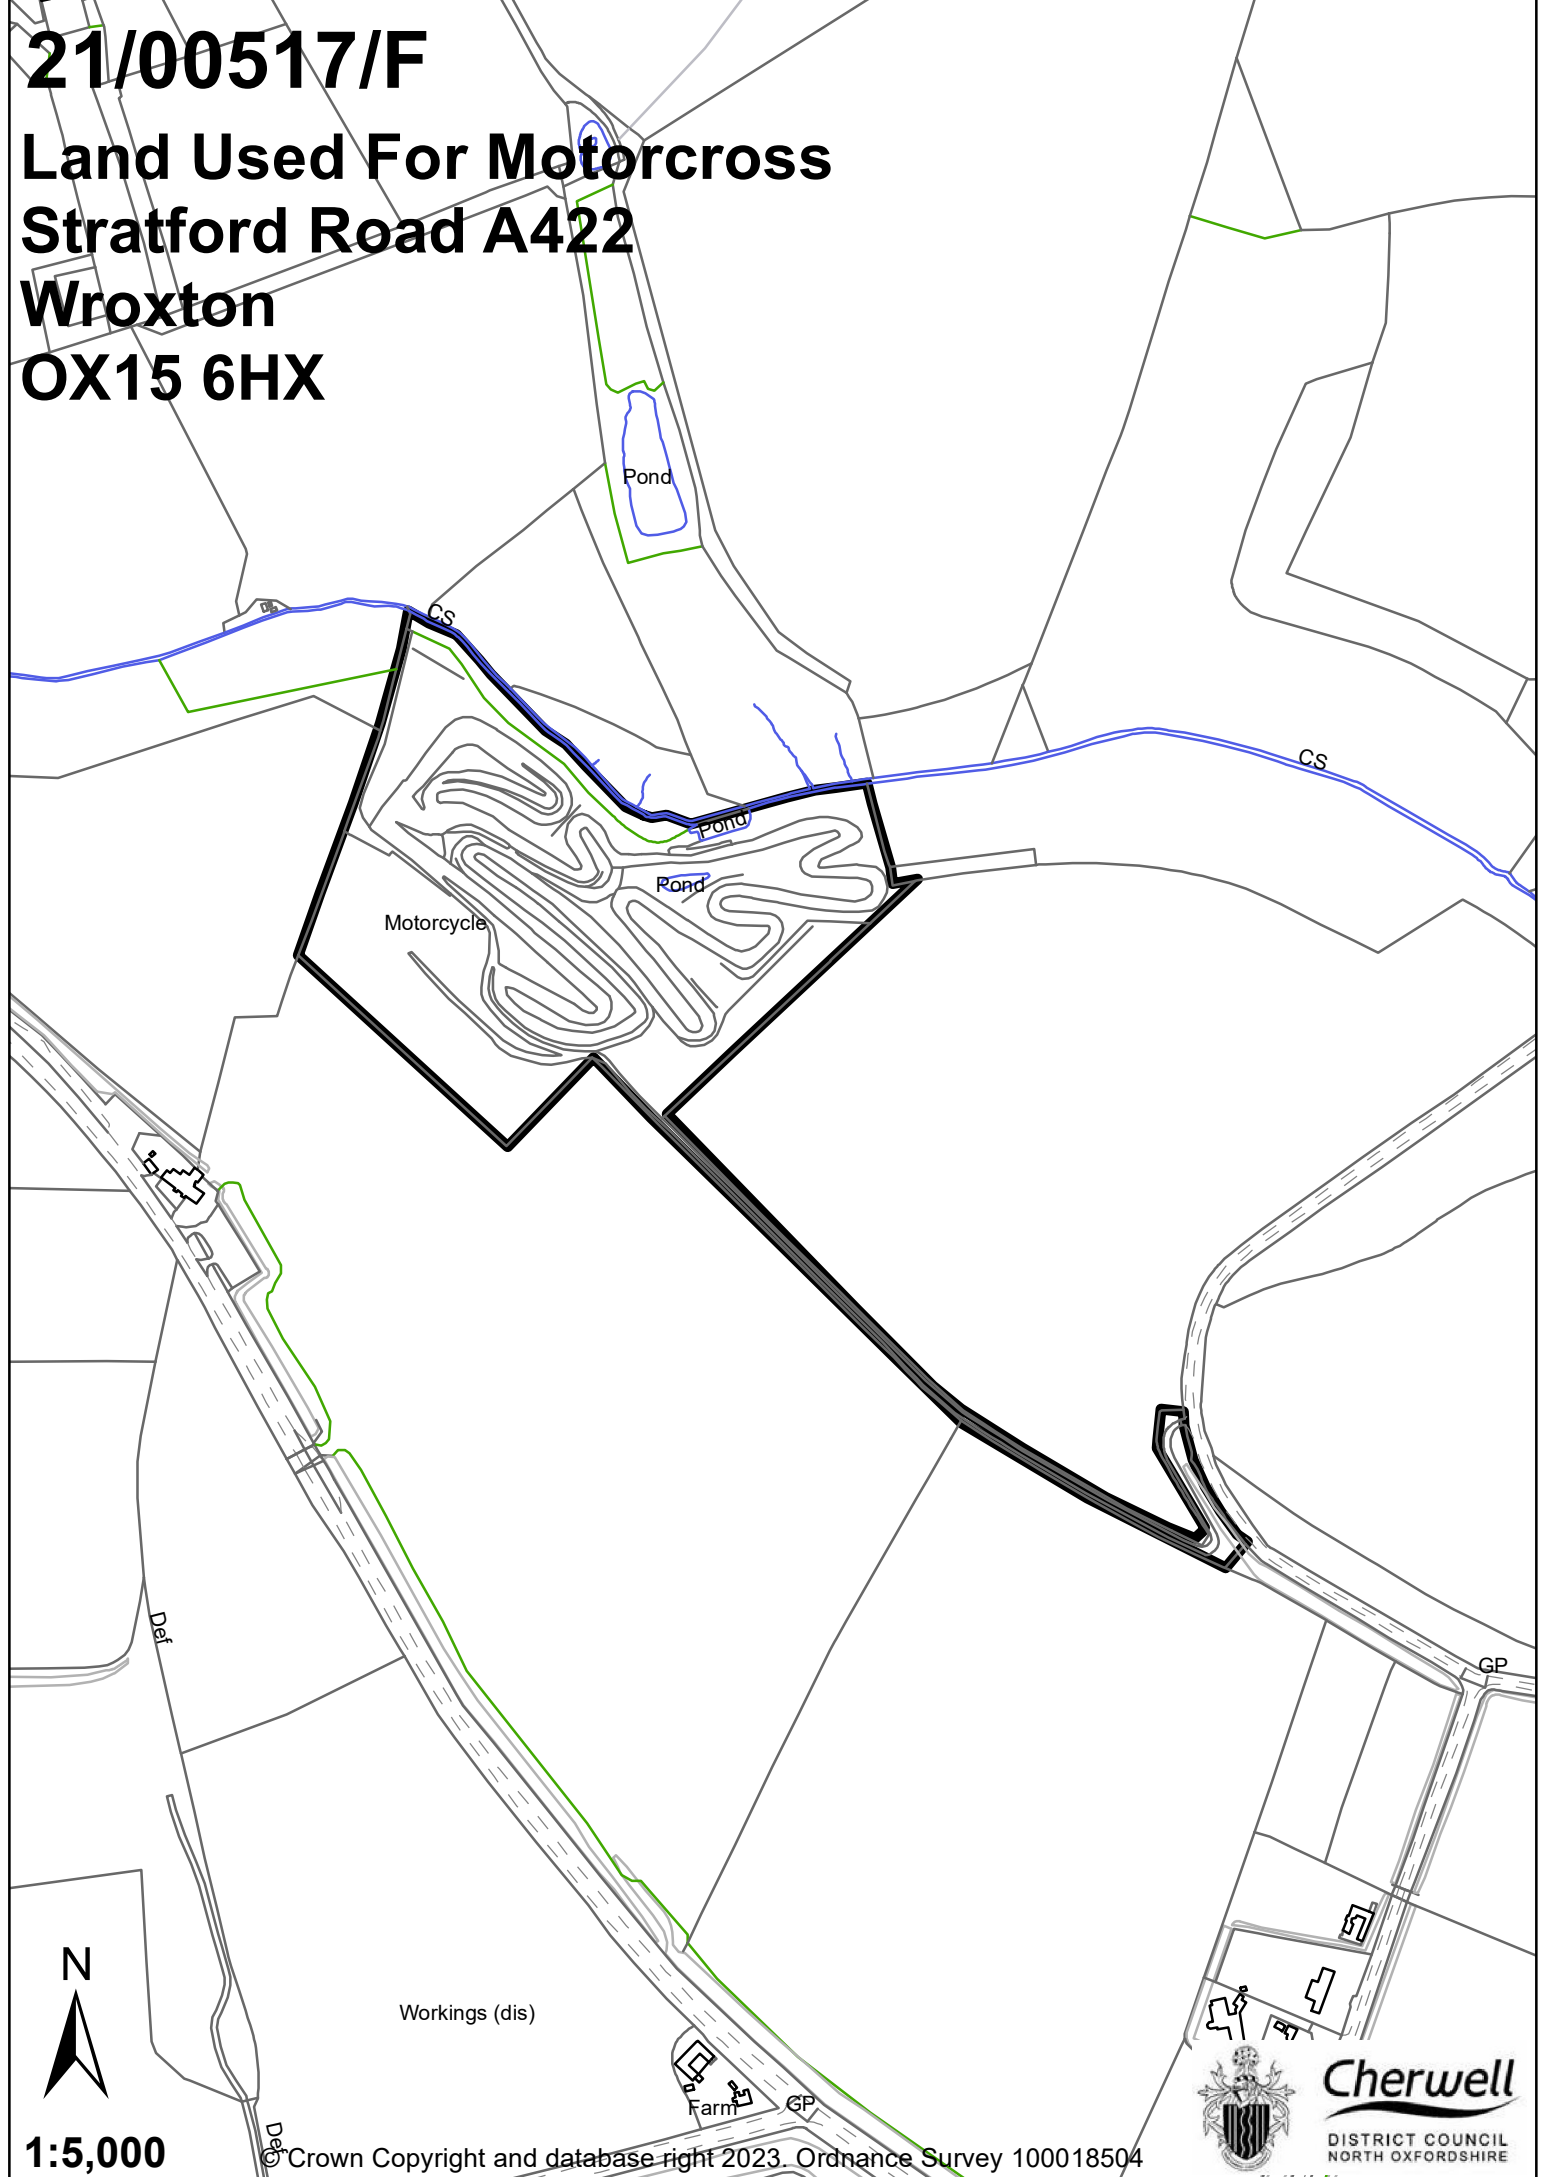

21/00517/F

**Land Used For Motorcross
Stratford Road A422**

Wroxton

OX15 6HX

N

1:5,000